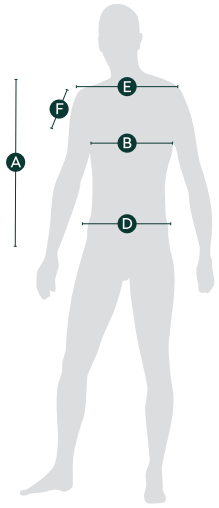

Men poloshirt Motorsport

	A	B	D	E	F
Size	Body length from inner shoulder	1/2 chest (cm)	1/2 bottom (cm)	Shoulder width (cm)	Sleeve length (cm)
S	70	49	49	41	22
M	72	52	52	43	23
L	74	55	55	45	24
XL	76	59	59	48	25
XXL	79	63	63	51	26
3XL	81	67	67	54	27