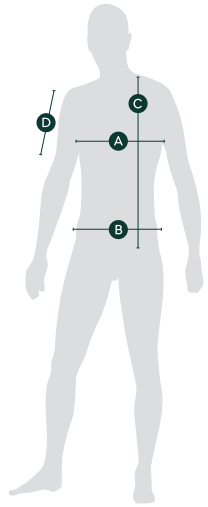

Men Jacket Motorsport

	A	B	C	D
Size	1/2 circumference of chest (cm)	1/2 circumference of lower hem (cm)	Back length (cm)	Length of sleeve (cm)
XS	50	48	71	67
S	53	51	73	68
M	56	54	75	69
L	59	57	77	70
XL	62	60	79	71
XXL	65	63	81	72
XXXL	68	66	83	73