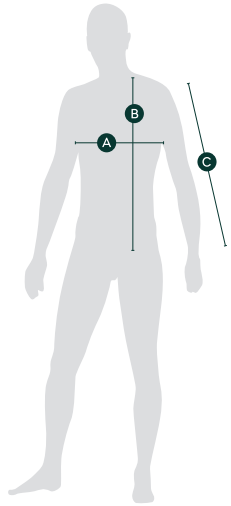

Men Softshell Jacket emerald

	A	B	C
Size	1/2 chest circumference (cm)	Body length from shoulder point (cm)	Sleeve length (cm)
S	52	68	67
M	55	70	68
L	58	72	69
XL	61	74	70
XXL	64	76	71
3XL	68	78	72